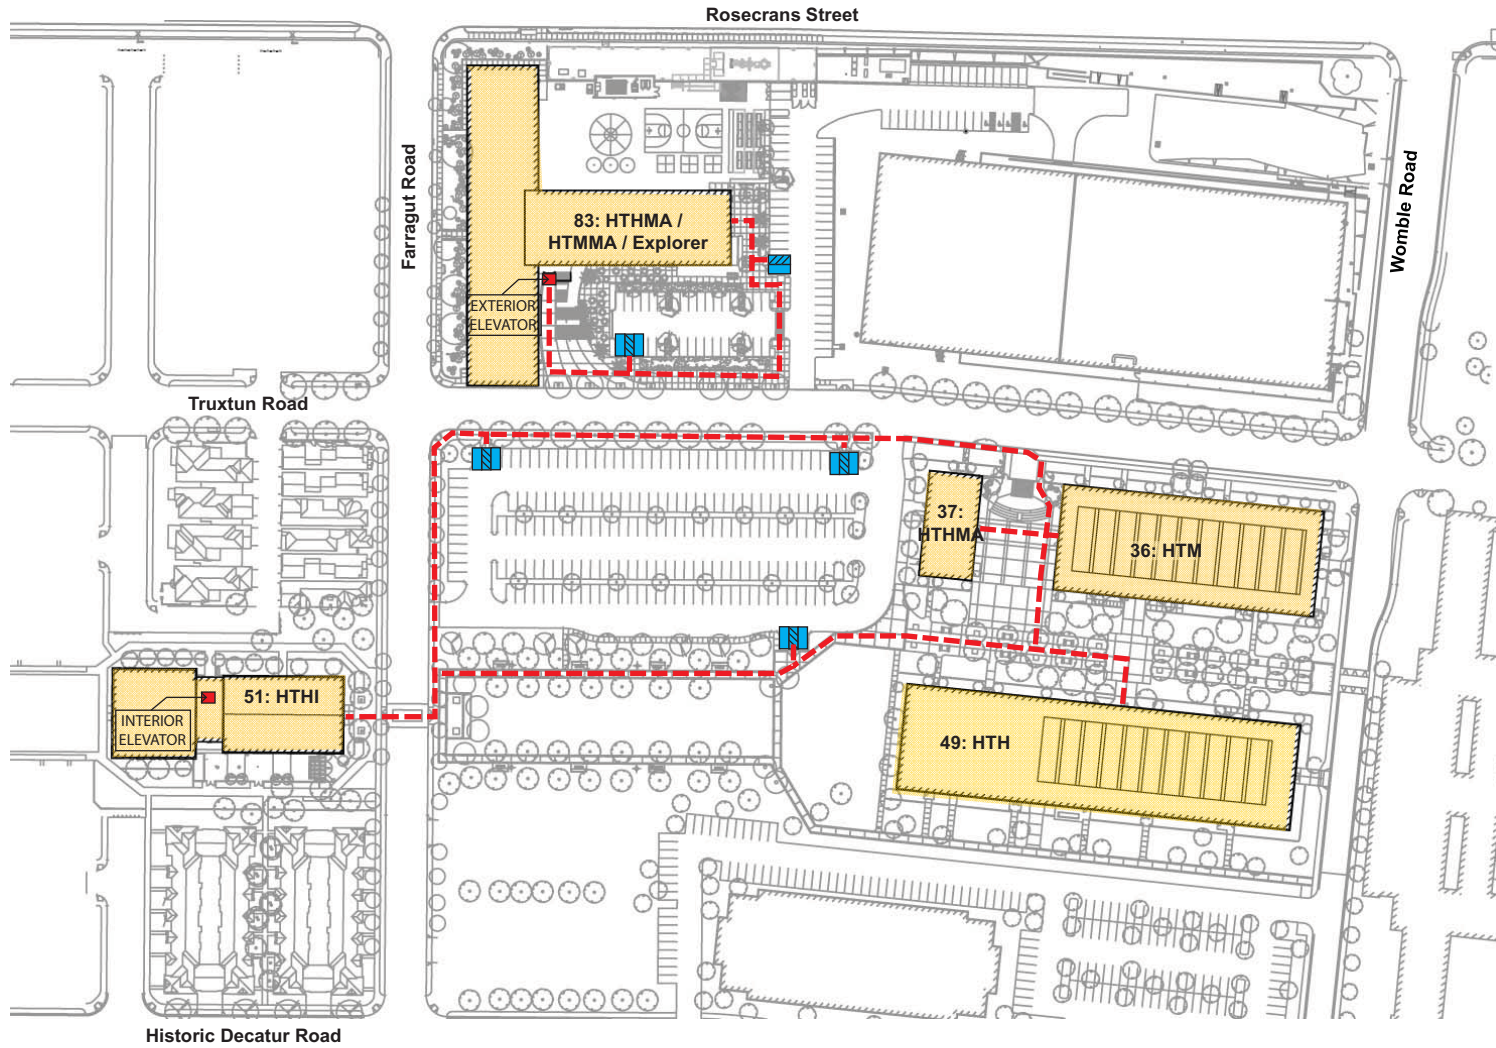

HIGH TECH HIGH POINT LOMA VILLAGE

	ACCESSIBLE PARKING
	ELEVATOR
	ACCESSIBLE ROUTE

High Tech High Point Loma Campus

- Bldg 36 HTM 2359 Truxtun Road
- Bldg 37 HTHMA 2291 Truxtun Road
- Bldg 49 HTH 2861 Womble Road
- Bldg 51 HTHI 2855 Farragut Road
- Bldg 83 Explorer/HTMMA/HTHMA 2230 Truxtun Road
- Bldg 271 Forum/HTe/Gym 2150 Cushing Road