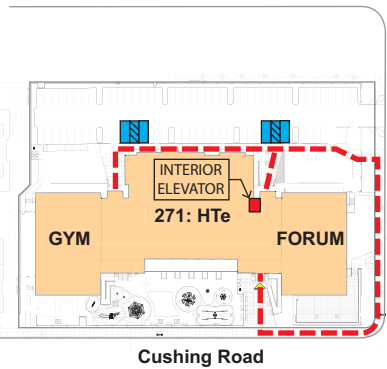

HIGH TECH HIGH POINT LOMA VILLAGE

	ACCESSIBLE PARKING
	ELEVATOR
	ACCESSIBLE ROUTE

High Tech High Point Loma Campus

- Bldg 36 HTM 2359 Truxtun Road
- Bldg 37 HTHMA 2291 Truxtun Road
- Bldg 49 HTH 2861 Womble Road
- Bldg 51 HTHI 2855 Farragut Road
- Bldg 83 Explorer/HTMMA/HTHMA 2230 Truxtun Road
- Bldg 271 Forum/HTe/Gym 2150 Cushing Road